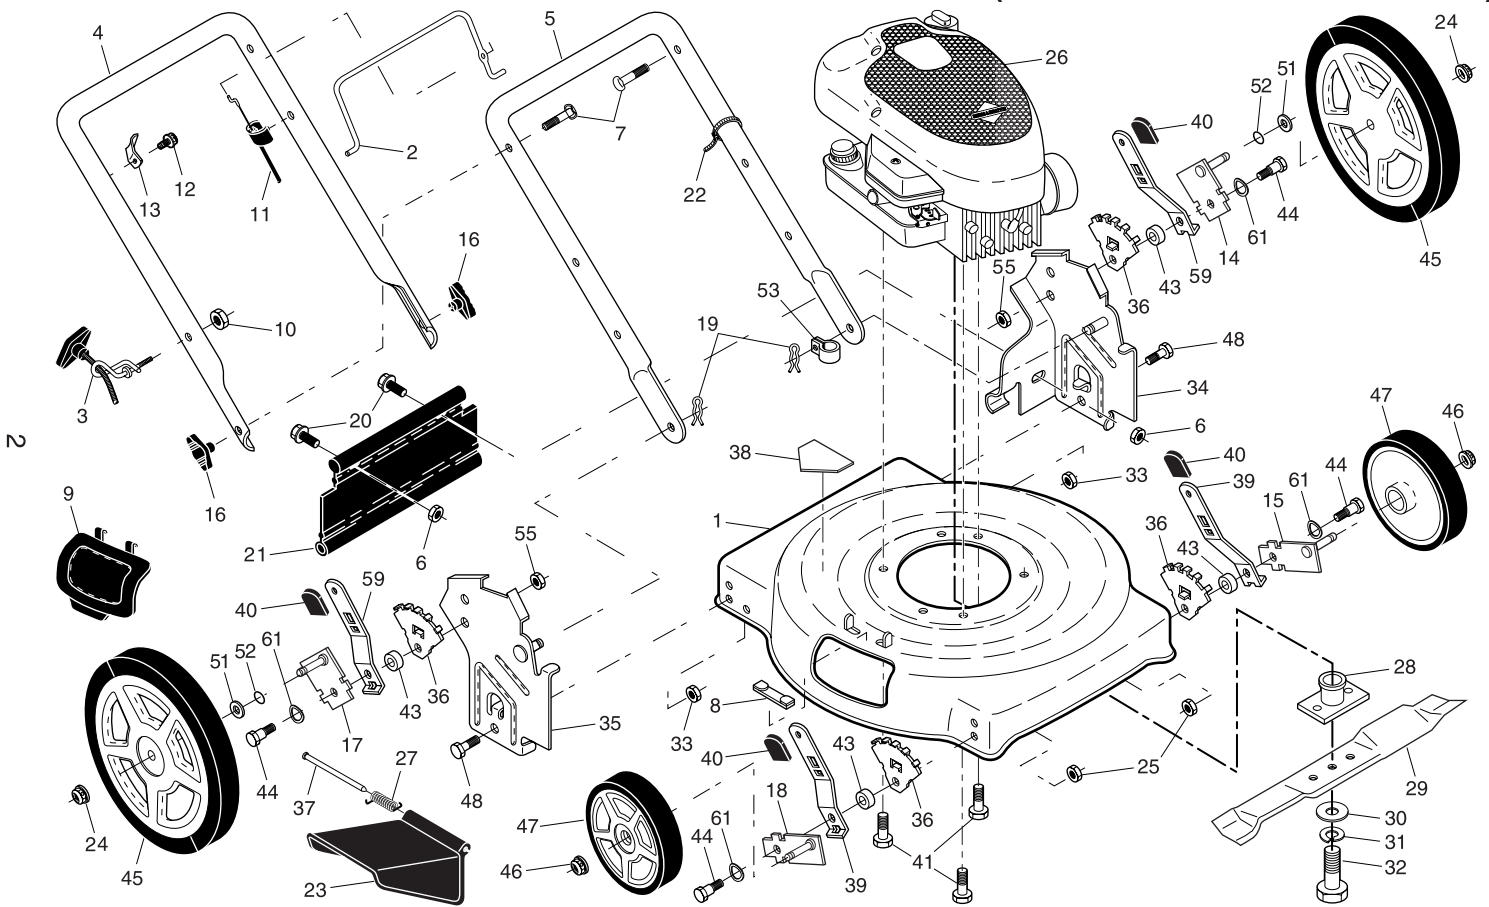

ROTARY LAWN MOWER -- MODEL NUMBER PO550N22SH (MFG. ID. NUMBER 96112008000)

ROTARY LAWN MOWER -- MODEL NUMBER PO550N22SH (MFG. ID. NUMBER 96112008000)NOTE:

KEY NO.	PART NO.	DESCRIPTION	KEY NO.	PART NO.	DESCRIPTION
1	165187	Lawn Mower Housing (Includes Key Number 38)	28	193825	Blade Adapter
2	194177X428	Control Bar	29	406713	22" Blade
3	194788	Rope Guide	30	851074	Hardened Washer
4	194179X479	Upper Handle	31	850263	Helical Lockwasher 3/8
5	169708X479	Lower Handle	32	851084	Screw, Hex Head, Grade 8, 3/8-24 x 1-3/8
6	73800400	Locknut, Hex 1/4-20	33	73800500	Nut, Hex, Nylock 5/16-18
7	191574	Handle Bolt 5/16-18	34	193083X479	Wheel Bracket Support, LH
8	161622	Clip, Closeout	35	193082X479	Wheel Bracket Support, RH
9	160830	Mulcher Plate	36	407494X005	Wheel Bracket Adjuster
10	132004	Nut, Hex 1/4-20	37	160833	Hinge Rod
11	183281	Engine Zone Control Cable	38	404763	Danger Decal
12	750634	Hex Washer Head Screw #10-24 x 1/2	39	401621X004	Selector Spring, Front
13	86899X004	Up-Stop Bracket	40	87877	Selector Knob
14	401176X004	Axle Arm Assembly, Rear, LH	41	150406	Screw, Hex Head, Threaded, Rolled 3/8-16 x 1
15	401174X004	Axle Arm Assembly, Front, LH	43	401629	Spacer
16	189713X428	Handle Knob	44	401638	Shoulder Bolt 5/16-18
17	401177X004	Axle Arm Assembly, Rear, RH	45	193926X427	Wheel & Tire Assembly, Rear, 12"
18	401175X004	Axle Arm Assembly, Front, RH	46	409148	Nut, Hex, Flangelock 3/8-16
19	51793	Hairpin Cotter	47	193931X427	Wheel & Tire Assembly, Front, 7"
20	74760412	Screw, Hex Cap Head 1/4-20	48	74760514	Bolt, Hex Head 5/16-18
21	413160	Rear Deflector	51	88348	Washer, Flat 3/8
22	66426	Wire Tie	52	197480	O-Ring
23	160831	Discharge Guard	53	197991	Clip, Cable
24	409149	Nut, Hex, Flangelock 3/8-16	55	751153	Nut, Hex
25	166785	Nut, Hex, Flangelock 5/16-18	59	401624X004	Selector Spring, Rear
26	---	Engine, Briggs & Stratton, Model Number 10T802-1327-1B (For engine service and replacement parts, call Briggs & Stratton at 1-800-233-3723)	61	401630	Washer, Curved, Cylindrical
27	408585	Torsion Spring	--	404764	Warning Decal (not shown)
			--	193732	Operator's Manual, English
			--	193734	Operator's Manual, French
			--	426104	Repair Parts Manual

All component dimensions given in U.S. inches. 1 inch = 25.4 mm. **IMPORTANT:** Use only Original Equipment Manufacturer (O.E.M.) replacement parts. Failure to do so could be hazardous, damage your lawn mower and void your warranty.