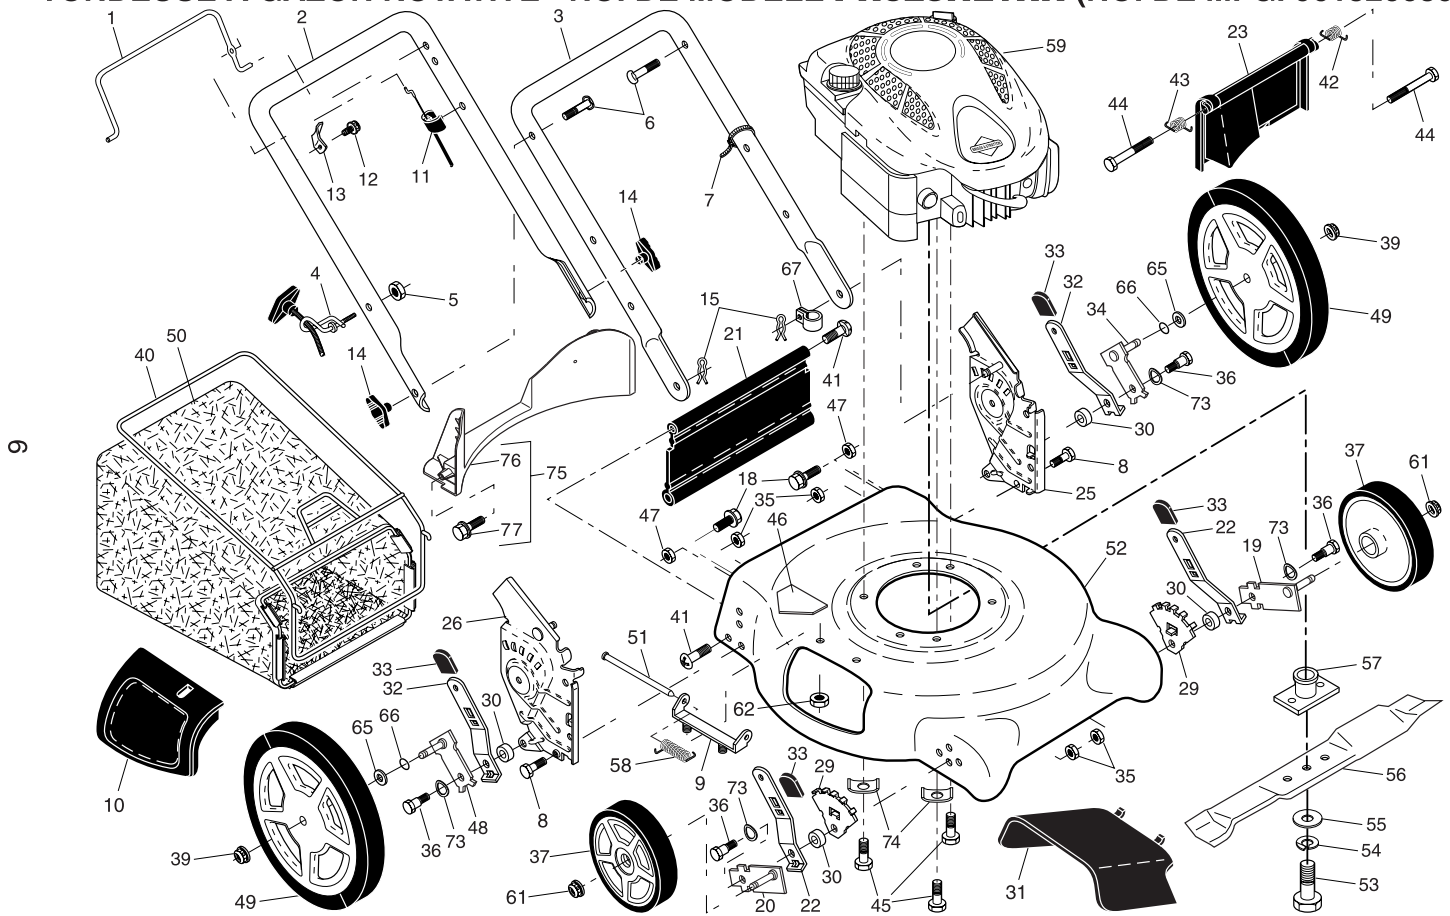

TONDEUSE À GAZON ROTATIVE - NO. DE MODÈLE PR625N21RH (NO. DE MFG. 96132003900)

ROTARY LAWN MOWER - - MODEL NUMBER PR625N21RH (MFG. ID. NO. 96132003900)

KEY NO.	PART NO.	DESCRIPTION	KEY NO.	PART NO.	DESCRIPTION	KEY NO.	PART NO.	DESCRIPTION
1	194177X421	Control Bar	30	401629	Spacer	53	851084	Screw, Hex Head, Grade 8 3/8-24 x 1-3/8
2	194179X479	Upper Handle	31	165760	Discharge De ecter	54	850263	Helical Lockwasher
3	169708X479	Lower Handle	32	401624X004	Selector Spring, Rear	55	851074	Hardened Washer
4	194788	Rope Guide	33	701037X421	Selector Knob	56	406712	21" Blade
5	132004	Nut, Hex	34	401176X004	Axle Arm Assembly, Rear, LH	57	420097	Blade Adapter
6	191574	Handle Bolt	35	166785	Locknut, Hex 5/16-18	58	152124	Hinge Spring
7	66426	Wire Tie	36	401638	Shoulder Bolt 5/16-18	59	---	Engine, Briggs & Stratton, Model Number 122T02-1265-EA (For engine service and replacement parts, call Briggs & Stratton at 1-800-233-3723)
8	74780512	Bolt, Hex Head 5/16-18 x 3/4	37	197972X421	Wheel & Tire Assembly, Front 7 x 1-3/4	61	409148	Flanged Locknut
9	154132	Hinge Bracket	39	409149	Nut, Hex	62	73800400	Nut, Hex
10	165754	Mulcher Door	40	411949	Frame, Grassbag	65	88348	Washer, Flat
11	183281	Engine Zone Control Cable	41	88652	Screw, Hinge	66	197480	O-Ring
12	750634	Hex Washer Head Screw #10-24 x 1/2	42	405421	Spring, LH	67	197991	Clip, Cable
13	86899X004	Up-Stop Bracket	43	405423	Spring, RH	73	401630	Washer, Curved, Cylindrical
14	189713X428	Handle Knob	44	184193	Bolt, Rear Door	74	851201X004	Washer, Special, Engine
15	51793	Hairpin Cotter	45	150406	Hex Head Thread Rolling Screw 3/8-16 x 1	75	413693	Kit, Rear Baf e (Includes 3 Screws)
18	17600406	Screw	46	404763	Danger Decal	76	410589	Baf e, Rear
19	401174X004	Axle Arm Assembly, Front, LH	47	751153	Nut, Hex	77	17411312	Screw, Rear Baf e
20	401175X004	Axle Arm Assembly, Front, RH	48	401177X004	Axle Arm Assembly, Rear, RH	--	404764	Warning Decal (not shown)
21	418655	Kit, Rear Skirt	49	195012X421	Wheel & Tire Assembly, Rear 12 x 1-3/4	--	193732	Operator's Manual, English
22	401621X004	Selector Spring, Front	50	411060	Grassbag	--	193734	Operator's Manual, French
23	401814X428	Rear Door Assembly	51	147286	Hinge Rod	--	424607	Repair Parts Manual
25	410385X479	Handle Bracket, LH	52	413980	Kit, Housing (Includes #46)			
26	410386X479	Handle Bracket, RH						
29	407494X005	Wheel Adjusting Bracket						

NOTE: All component dimensions given in U.S. inches. 1 inch = 25.4 mm.

IMPORTANT: Use only Original Equipment Manufacturer (O.E.M.) replacement parts. Failure to do so could be hazardous, damage your lawn mower and void your warranty.