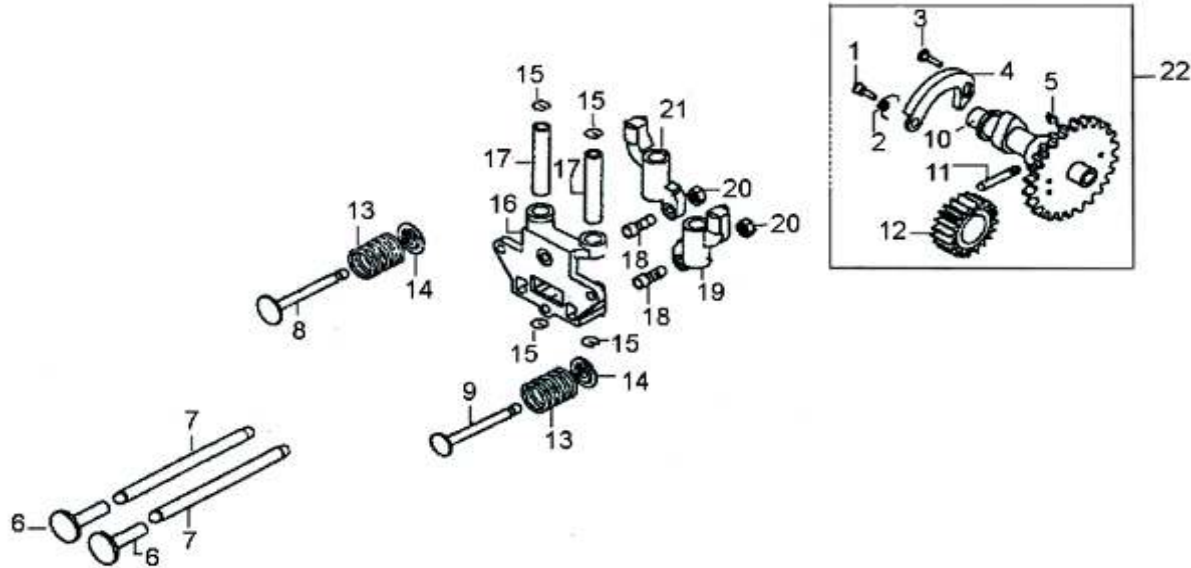

# Self Priming Pump 1,5"

Nr.	GSP Part Nr.	Description	Quantity		
			PB824-1,5" M	PB804-2" M	PB806-3" M
1	PS015MH010	Housing of the pump	1	-	-
2	PS015MH011	Pump cover	1	-	-
3	PS015MH012	Inlet pipe	1	-	-
4	PS015MH013	Outlet pipe	1	-	-
5	PS015MH014	Water pump impeller	1	-	-
6	PS015MH015	Volute casing	1	-	-
7	PS015MH016	Check valve	1	-	-
8	PS015MH017	Seal output	1	-	-
9	PS015MH018	Plug	2	-	-
10	PS015MH021	O-ring 30/38	2	-	-
11	PS015MH022	O-ring 54/85	1	-	-
12	PS015MH024	Sealing Washer	5	-	-
13	PS015MH019	Mechanical seal	1	-	-
17	0W-M8	Washer M8	4	-	-
18	PS015MH020	O-ring 196/226	1	-	-
19	BF-M10x25	Bolt Flange M10×25mm	4	-	-
20	BF-M8x60	Bolt Flange M8×60mm	4	-	-
21	PS015MH100	Pump comp.	1	-	-

# 05 - Camshaft

Nr.	GSP Part Nr.	Description	Quantity	Price \$
1	M1M2405057	Pin A	1	
2	M1M2405020	Spring	1	
3	M1M2405056	Pin B	1	
4	M1M2405014	Slide, block	1	
5	M1M2405012	Lock, ring	1	
6	M1M2405100	lifter, valve	2	
7	M1M2405030	Rod, push	2	
8	M1M2405170	Valve, IN	1	
9	M1M2405180	Valve, EX	1	
10	M1M2405001	Camshaft	1	
11	M1M2405011	Pin	1	
12	M1M2404030	Timing, master gear	1	
13	M1M2405190	Spring, valve	2	
14	M1M2405200	Retainer, valve spring	2	
15	M1M2405120	Rocker clip retainer	4	
16	M1M2405110	Rocker, seal	1	
17	M1M2405111	Shaft, rocker arm	2	
18	M1M2405150	Pivot, rocker arm	2	
19	M1M2405131	Rocker, EX	1	
20	M1M2405160	Nut, pivot adjusting	2	
21	M1M2405132	Rocker, IN	1	

# 10 - Control

Nr.	GSP Part Nr.	Description	Quantity	Price \$
1	M1M2410010	Control assy,	1	
2	-	Nut M6	1	
3	M1M2410110	Spring, lever	1	
4	M1M2410120	Washer, cotrol lever	1	
5	M1M2410030	Lever, control	1	
6	M1M2410100	Spacer control lever	1	
7	M1M2410020	Base comp., control	1	
8	M102410033	Insulation frame	1	
9	-	Screw, pan	1	
10	M105510130	Spring, control adjusting	1	
11	M102410145	Socket	1	
12	M1M2410150	Spring, governor	1	
13	M1M2410170	Spring throttle return	1	
14	M1M2410180	Rod, governor	1	
15	-	Nut M6	2	
16	M1M2410160	Arm, governor	1	
17	M1M2410183	Lock Ring	1	
18	-	Washer	1	
19	-	Bolt, flange (M6x8mm)	2	