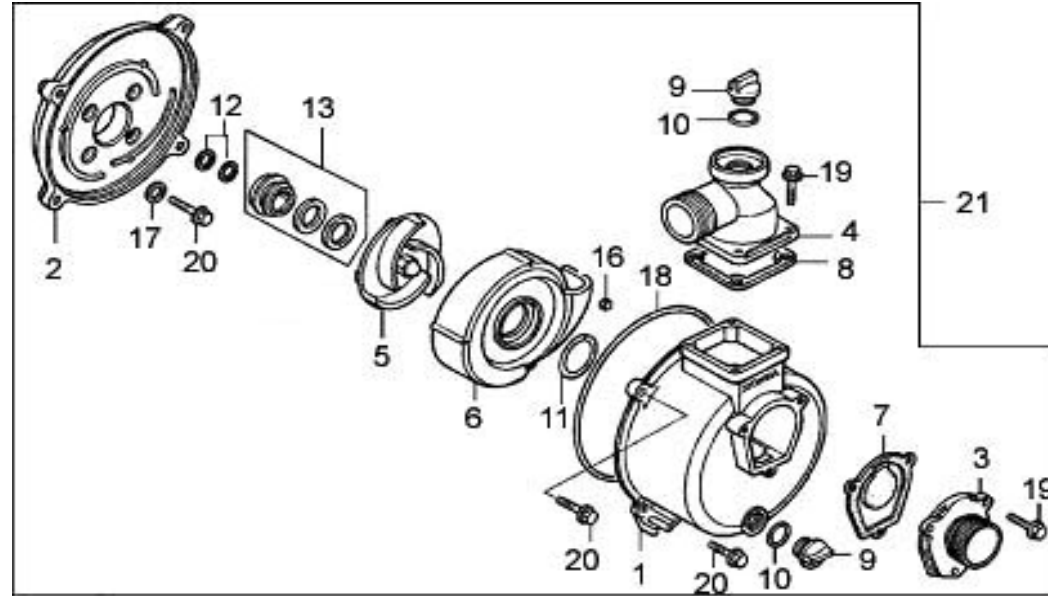

# Self Priming Pump 1,5"

Nr.	GSP Part Nr.	Description	Quantity		
			PB824-1,5" M	PB804-2" M	PB806-3" M
1	PS015MH010	Housing of the pump	1	-	-
2	PS015MH011	Pump cover	1	-	-
3	PS015MH012	Inlet pipe	1	-	-
4	PS015MH013	Outlet pipe	1	-	-
5	PS015MH014	Water pump impeller	1	-	-
6	PS015MH015	Volute casing	1	-	-
7	PS015MH016	Check valve	1	-	-
8	PS015MH017	Seal output	1	-	-
9	PS015MH018	Plug	2	-	-
10	PS015MH021	O-ring 30/38	2	-	-
11	PS015MH022	O-ring 54/85	1	-	-
12	PS015MH024	Sealing Washer	5	-	-
13	PS015MH019	Mechanical seal	1	-	-
17	0W-M8	Washer M8	4	-	-
18	PS015MH020	O-ring 196/226	1	-	-
19	BF-M10x25	Bolt Flange M10×25mm	4	-	-
20	BF-M8x60	Bolt Flange M8×60mm	4	-	-
21	PS015MH100	Pump comp.	1	-	-

# 05 - Camshaft

Nr.	GSP Part Nr.	Description	Quantity	Price \$
1	M1M2405057	Pin A	1	
2	M1M2405020	Spring	1	
3	M1M2405056	Pin B	1	
4	M1M2405014	Slide, block	1	
5	M1M2405012	Lock, ring	1	
6	M1M2405100	lifter, valve	2	
7	M1M2405030	Rod, push	2	
8	M1M2405170	Valve, IN	1	
9	M1M2405180	Valve, EX	1	
10	M1M2405001	Camshaft	1	
11	M1M2405011	Pin	1	
12	M1M2404030	Timing, master gear	1	
13	M1M2405190	Spring, valve	2	
14	M1M2405200	Retainer, valve spring	2	
15	M1M2405120	Rocker clip retainer	4	
16	M1M2405110	Rocker, seal	1	
17	M1M2405111	Shaft, rocker arm	2	
18	M1M2405150	Pivot, rocker arm	2	
19	M1M2405131	Rocker, EX	1	
20	M1M2405160	Nut, pivot adjusting	2	
21	M1M2405132	Rocker, IN	1	

# 10 - Control

Nr.	GSP Part Nr.	Description	Quantity	Price \$
1	M1M2410010	Control assy,	1	
2	-	Nut M6	1	
3	M1M2410110	Spring, lever	1	
4	M1M2410120	Washer, cotrol lever	1	
5	M1M2410030	Lever, control	1	
6	M1M2410100	Spacer control lever	1	
7	M1M2410020	Base comp., control	1	
8	M102410033	Insulation frame	1	
9	-	Screw, pan	1	
10	M105510130	Spring, control adjusting	1	
11	M102410145	Socket	1	
12	M1M2410150	Spring, governor	1	
13	M1M2410170	Spring throttle return	1	
14	M1M2410180	Rod, governor	1	
15	-	Nut M6	2	
16	M1M2410160	Arm, governor	1	
17	M1M2410183	Lock Ring	1	
18	-	Washer	1	
19	-	Bolt, flange (M6x8mm)	2	