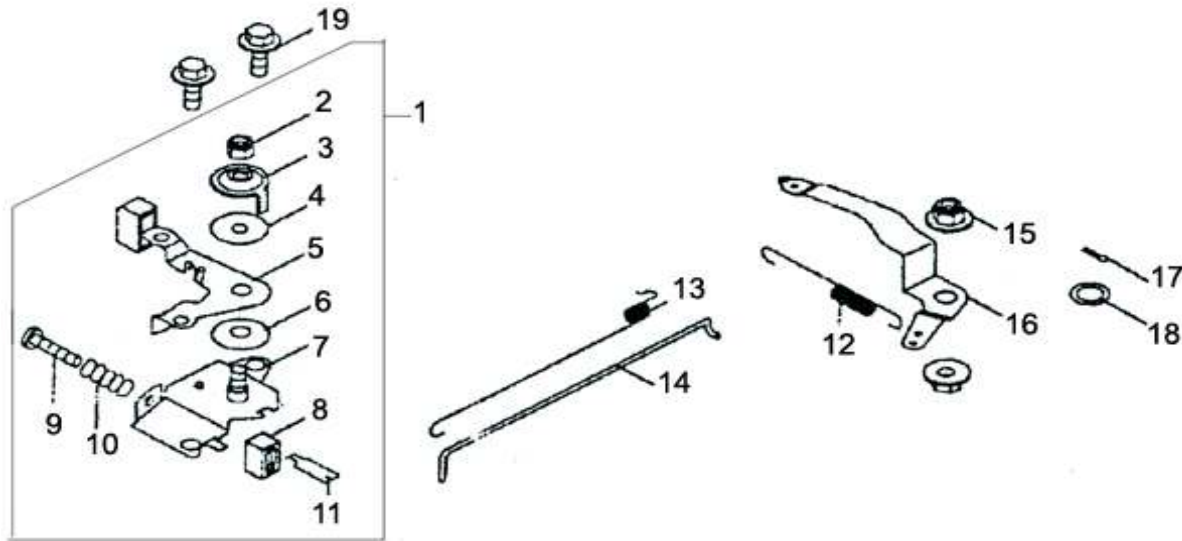

# Self Priming Pump 1,5"

Nr.	GSP Part Nr.	Description	Quantity		
			PB824-1,5" M	PB804-2" M	PB806-3" M
1	PS015MH010	Housing of the pump	1	-	-
2	PS015MH011	Pump cover	1	-	-
3	PS015MH012	Inlet pipe	1	-	-
4	PS015MH013	Outlet pipe	1	-	-
5	PS015MH014	Water pump impeller	1	-	-
6	PS015MH015	Volute casing	1	-	-
7	PS015MH016	Check valve	1	-	-
8	PS015MH017	Seal output	1	-	-
9	PS015MH018	Plug	2	-	-
10	PS015MH021	O-ring 30/38	2	-	-
11	PS015MH022	O-ring 54/85	1	-	-
12	PS015MH024	Sealing Washer	5	-	-
13	PS015MH019	Mechanical seal	1	-	-
17	0W-M8	Washer M8	4	-	-
18	PS015MH020	O-ring 196/226	1	-	-
19	BF-M10x25	Bolt Flange M10×25mm	4	-	-
20	BF-M8x60	Bolt Flange M8×60mm	4	-	-
21	PS015MH100	Pump comp.	1	-	-

# 05 - Camshaft

Nr.	GSP Part Nr.	Description	Quantity	Price \$
1	M1M2405057	Pin A	1	
2	M1M2405020	Spring	1	
3	M1M2405056	Pin B	1	
4	M1M2405014	Slide, block	1	
5	M1M2405012	Lock, ring	1	
6	M1M2405100	lifter, valve	2	
7	M1M2405030	Rod, push	2	
8	M1M2405170	Valve, IN	1	
9	M1M2405180	Valve, EX	1	
10	M1M2405001	Camshaft	1	
11	M1M2405011	Pin	1	
12	M1M2404030	Timing, master gear	1	
13	M1M2405190	Spring, valve	2	
14	M1M2405200	Retainer, valve spring	2	
15	M1M2405120	Rocker clip retainer	4	
16	M1M2405110	Rocker, seal	1	
17	M1M2405111	Shaft, rocker arm	2	
18	M1M2405150	Pivot, rocker arm	2	
19	M1M2405131	Rocker, EX	1	
20	M1M2405160	Nut, pivot adjusting	2	
21	M1M2405132	Rocker, IN	1	

# 10 - Control

Nr.	GSP Part Nr.	Description	Quantity	Price \$
1	M1M2410010	Control assy,	1	
2	-	Nut M6	1	
3	M1M2410110	Spring, lever	1	
4	M1M2410120	Washer, cotrol lever	1	
5	M1M2410030	Lever, control	1	
6	M1M2410100	Spacer control lever	1	
7	M1M2410020	Base comp., control	1	
8	M102410033	Insulation frame	1	
9	-	Screw, pan	1	
10	M105510130	Spring, control adjusting	1	
11	M102410145	Socket	1	
12	M1M2410150	Spring, governor	1	
13	M1M2410170	Spring throttle return	1	
14	M1M2410180	Rod, governor	1	
15	-	Nut M6	2	
16	M1M2410160	Arm, governor	1	
17	M1M2410183	Lock Ring	1	
18	-	Washer	1	
19	-	Bolt, flange (M6x8mm)	2	