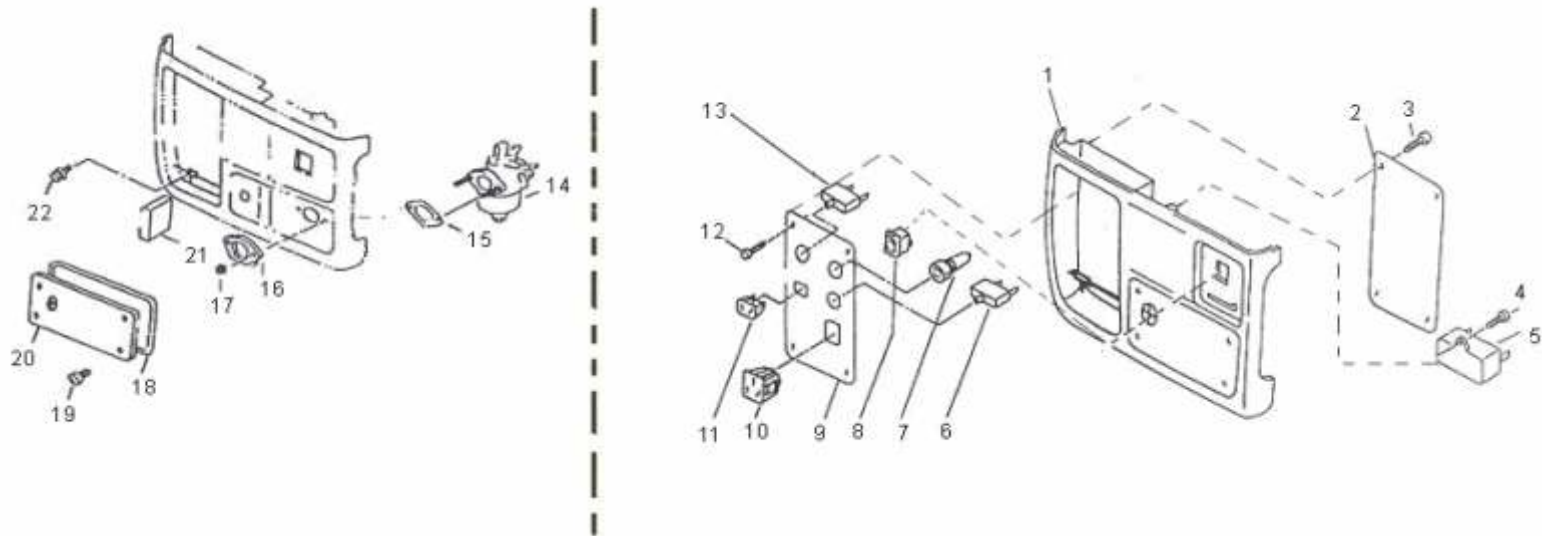

GT - 095

04 - Control System

Nr.	GSP Part Nr.	Description	Quantity	Price \$
1	MT63004001	Speed Adjusting Lever	1	
2	-	Nut	1	
3	MT63004003	Speed Governing Spring	1	
4	MT63004004	Locating Sheet	1	
5	MT63004005	Spring Adjusting	1	
6	-	Bolt (M x mm)	1	
7	MT63004007	Speed Regulating Fork	1	
8	-	Washer	2	
9	-	Nut	2	
10	-	Bolt (M x mm)	2	
11	MT63004011	Slip Ring	1	
12	MT63004012	Stand	1	
13	MT63004013	Governor Weight	1	
14	-	Bolt (M x mm)	1	
15	-	Bolt (M x mm)	1	
16	MT63004016	Speed Governor Plate	1	
17	MT63004017	Spring Pilot Adjusting	1	
18	MT63004018	Pilot Adjusting	1	
19	MT63004019		1	
20	MT63004020	Cir-clip ø 5	1	
21	MT63004021	Cir-clip ø 47	1	

13 - Control Panel Assy. 2

Nr.	GSP Part Nr.	Description	Quantity	Price \$
1	GT63013001	Control Panel Assy. 2	1	
2	GT63013002	Control Panel Plate	1	
3	-	Screw Tapping (ST3.5 x 13mm)	2	
4	-	Screw Tapping (ST4.2 x 13mm)	1	
5	GT63013011	Capacitor 13.5	2	
6	GT63013006	Circuit Breaker Comp. 5 A	1	
7	GT63013007	Pilot Light	1	
8	GT63013008	Engine Switch	1	
9	GT63013009	Control Panel 2	2	
10	GT63013010	AC Socket	1	
11	GT63013011	DC Socket	1	
12	GT63013012	Screw Tapping (ST3.5 x 13mm)	1	
13	GT63013013	Circuit Breaker Comp. 15 A	1	
14	GT63005004	Carburetor Assy.	1	
15	GT63005005	Gasket Air Cleaner	1	
16	GT63012002	Connecting Block	1	
17	-	Nut	2	
18	GT63013018	Gasket Air Cleaner 2	1	
19	-	Bolt Flange (M5 x 16 mm)	4	
20	GT63013020	Air Filter Cover	1	
21	GT63013021	Element 2	1	