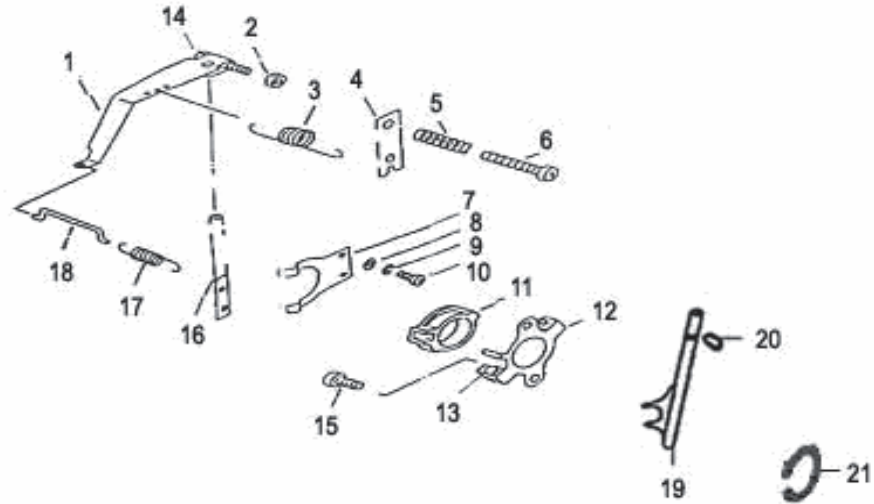

GT - 095

04 - Control System

Nr.	GSP Part Nr.	Description	Quantity	Price \$
1	MT63004001	Speed Adjusting Lever	1	
2	-	Nut	1	
3	MT63004003	Speed Governing Spring	1	
4	MT63004004	Locating Sheet	1	
5	MT63004005	Spring Adjusting	1	
6	-	Bolt (M x mm)	1	
7	MT63004007	Speed Regulating Fork	1	
8	-	Washer	2	
9	-	Nut	2	
10	-	Bolt (M x mm)	2	
11	MT63004011	Slip Ring	1	
12	MT63004012	Stand	1	
13	MT63004013	Governor Weight	1	
14	-	Bolt (M x mm)	1	
15	-	Bolt (M x mm)	1	
16	MT63004016	Speed Governor Plate	1	
17	MT63004017	Spring Pilot Adjusting	1	
18	MT63004018	Pilot Adjusting	1	
19	MT63004019		1	
20	MT63004020	Cir-clip ø 5	1	
21	MT63004021	Cir-clip ø 47	1	

13 - Control Panel Assy. 2

Nr.	GSP Part Nr.	Description	Quantity	Price \$
1	GT63013001	Control Panel Assy. 2	1	
2	GT63013002	Control Panel Plate	1	
3	-	Screw Tapping (ST3.5 x 13mm)	2	
4	-	Screw Tapping (ST4.2 x 13mm)	1	
5	GT63013011	Capacitor 13.5	2	
6	GT63013006	Circuit Breaker Comp. 5 A	1	
7	GT63013007	Pilot Light	1	
8	GT63013008	Engine Switch	1	
9	GT63013009	Control Panel 2	2	
10	GT63013010	AC Socket	1	
11	GT63013011	DC Socket	1	
12	GT63013012	Screw Tapping (ST3.5 x 13mm)	1	
13	GT63013013	Circuit Breaker Comp. 15 A	1	
14	GT63005004	Carburetor Assy.	1	
15	GT63005005	Gasket Air Cleaner	1	
16	GT63012002	Connecting Block	1	
17	-	Nut	2	
18	GT63013018	Gasket Air Cleaner 2	1	
19	-	Bolt Flange (M5 x 16 mm)	4	
20	GT63013020	Air Filter Cover	1	
21	GT63013021	Element 2	1	