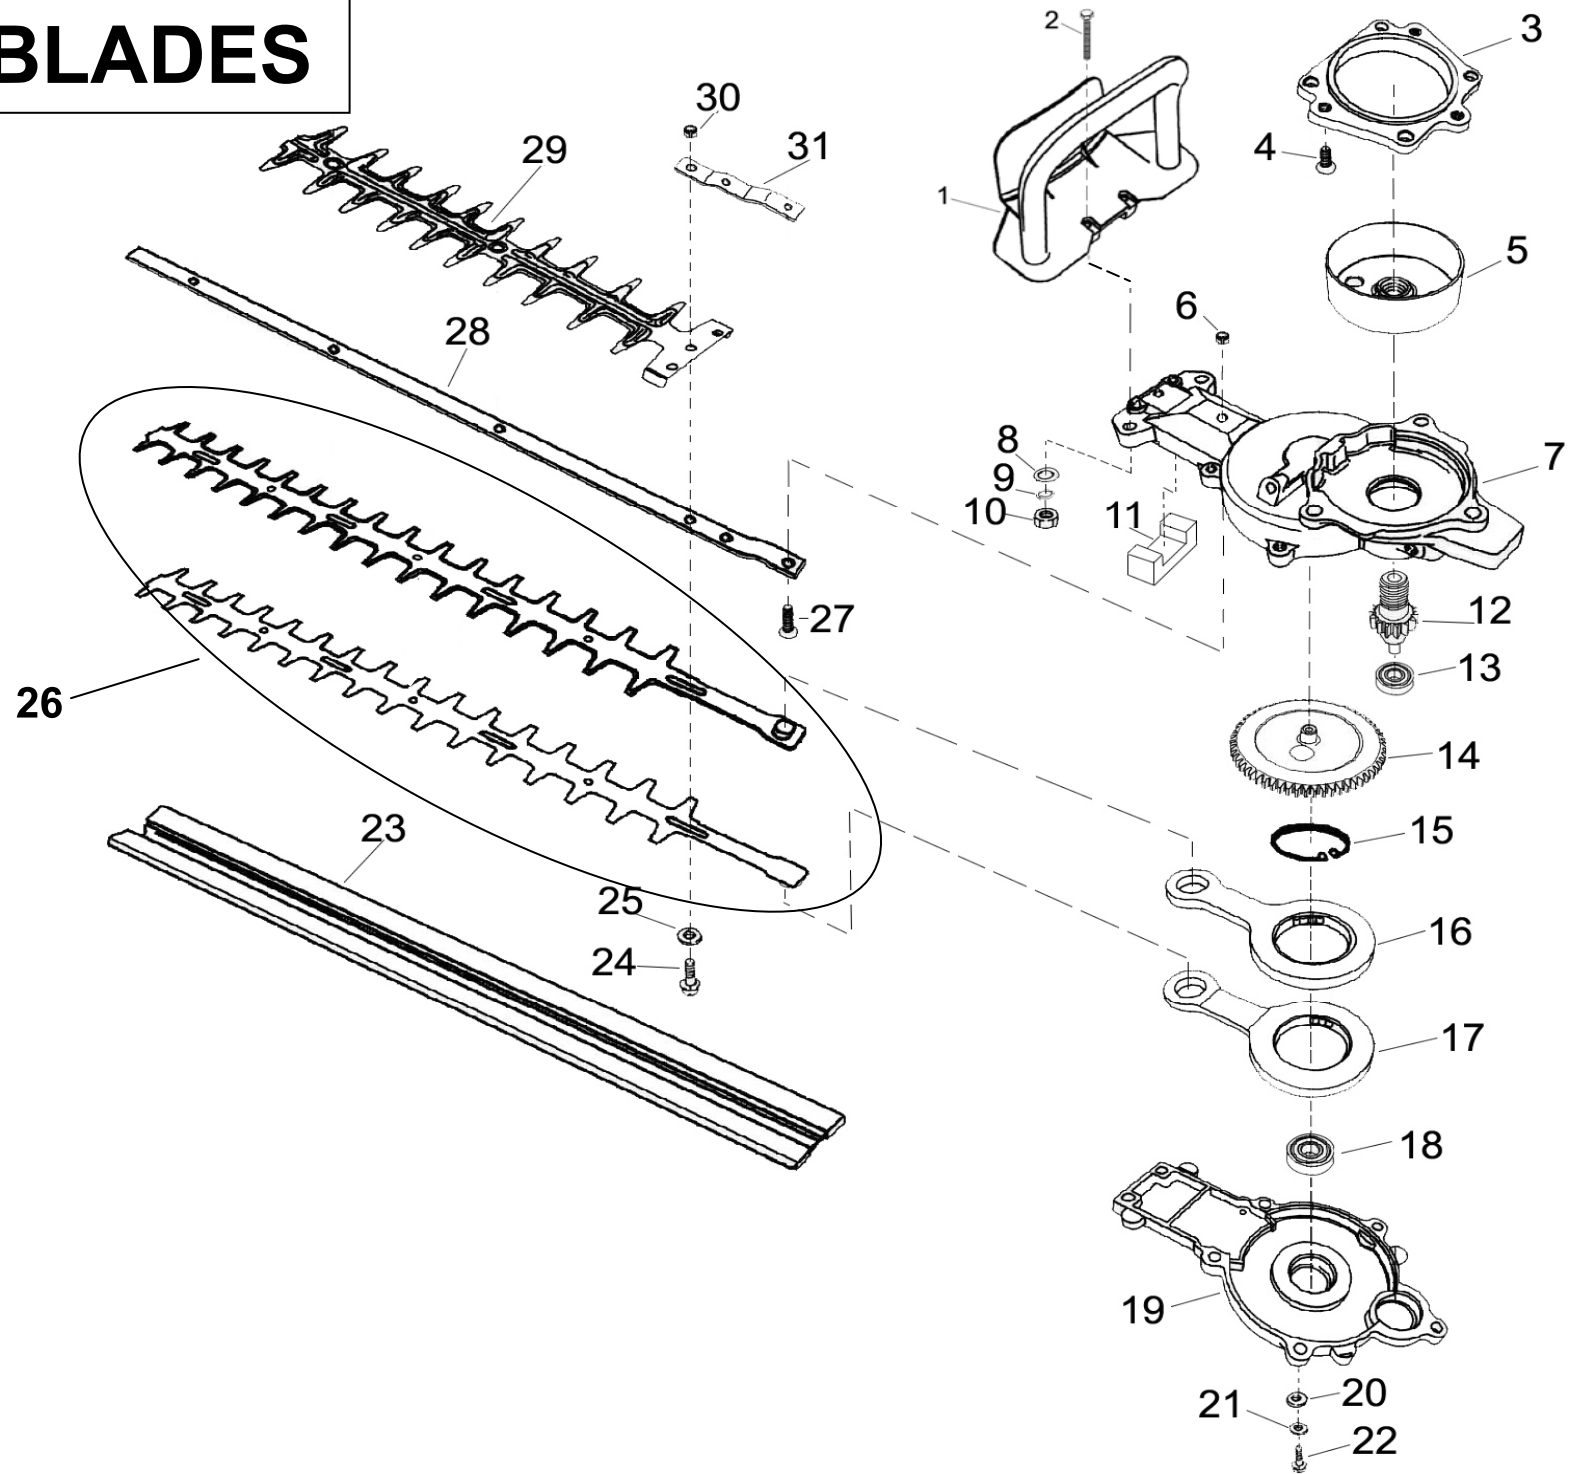

03 - BLADES

Nr.	GSP Part Nr.	Description	Quantity	Price $
			HT260	
1	HT26002170	Front handle	1	
2	HT26001001	Bolt Flange M6x40mm.	2	
3	HT26001000	Brake connecting flange	1	
4	HT26001002	Flat head screw M6x12mm.	4	
5	HT26001005	Clutch drum	1	
6	HT26001003	Nut M6	4	
7	HT26001010	Upper gear box	1	
8	HT26001004	Washer M6	2	
9	HT26001006	Spring washer M6	2	
10	HT26001007	Nut M6	2	
11	HT26001030	Hair Flat	1	
12	HT26001050	Pinion	1	
13	HT26001055	Bearing	1	
14	HT26001060	Bull gear	1	
15	HT26001065	Snap Ring Ø 65mm	1	
16	HT26001070	Connecting Rod 1	1	
17	HT26001075	Connecting Rod 2	1	
18	HT26001080	Bearing	1	
19	HT26001085	Lower gear box	1	
20	HT26001008	Washer M5	6	
21	HT26001009	Spring washer M 5	6	
22	HT26001011	Screw M	6	
23	HT26001045	Blade cover	1	
24	HT26001012	Screw M6	4	
25	HT26001013	Washer M6	4	
26	HT26001035	Blades	1	
27	HT26001014	Flat head screw M5x20mm	2	
28	HT26001025	Bracing bar	1	
29	HT26001020	Blade guard	1	
30	HT26001016	Nut		
31	HT26001015	Support	1