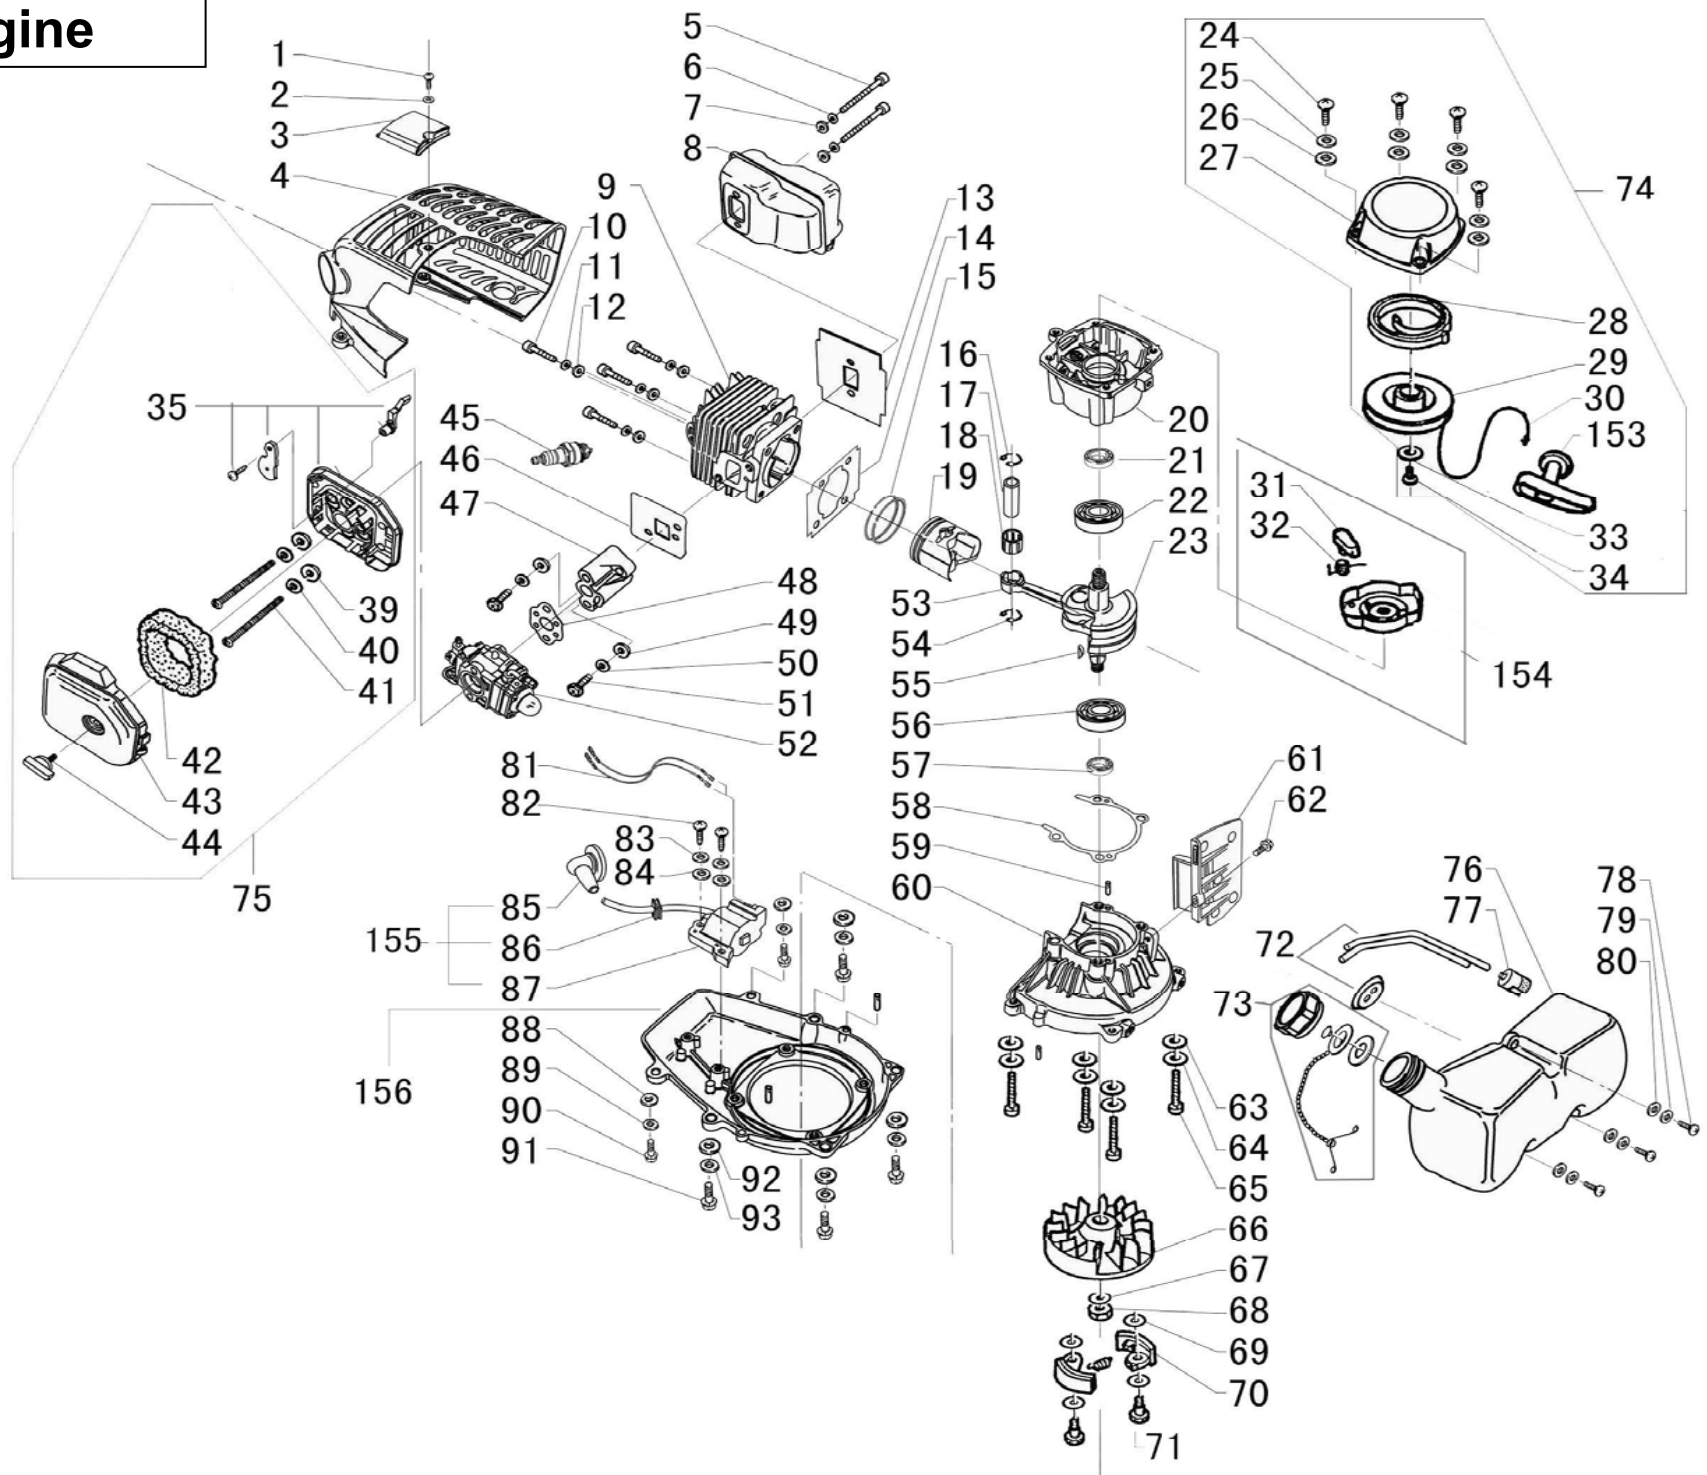

APARADOR DE CERCA VIVA

01 - Engine

Nr.	GSP Part Nr.	Description	Quantity	Price \$
			HT260	
1		Screw (M4x16mm)	1	
2		Washer ø4mm		
3	MT26001X72	Protection cover	1	
4	MT26001X73	Engine cover	1	
5	MT26001070	Inner hex bolt (M5x50mm.)	2	
6		Spring Washer ø5mm	2	
7		Washer ø5mm	2	
8	MT26001069	Muffler	1	
9	MT26001056	Cylinder	1	
10		Inner Hex Bolt (5x20mm.)	4	
11		Spring Washer ø5mm	4	
12		Washer ø5mm	4	
13	MT26001067	Muffler basket B	1	
14	MT26001057	Cylinder body gasket	1	
15	MT26001058	Piston ring set (2pcs)	1	
16	MT26001060	Piston pin retainer	1	
17	MT26001063	Piston pin	1	
18	MT26001062	Needle bearing	1	
19	MT26001059	Piston	1	
20	MT26001013	Front casing	1	
21	MT26001015	Oil Seal	1	
22	MT26001016	Bearing	1	
23	MT26001061	Crankshaft connecting rod assy.	1	
24		Screw M4x15mm	4	
25		Spring Washer ø4mm	4	
26		Washer ø4mm	4	
27	MT26001X03	Starter cover	1	
28	MT26001006	Starter spring	1	
29	MT26001005	Starter pulley	1	
30	MT26001007	Starter rope	1	
31	MT26001110	Back stop	1	
32	MT26001009	Spring return	1	
33		Washer		
34		Screw setting	1	
35	MT26001090	Support Filter Assy	1	
36	MT26001080	Fuel tank connector	1	
39		Washer ø5mm	2	
40		Spring Washer ø5mm	2	
41		Screw (M5x54mm.)	2	
42	MT26001042	Air filter element	1	
43	MT26001041	Air filter cover	1	
44	MT26001040	Knob screw (M4x18mm.)	1	
45	MT26001055	Spark plug	1	