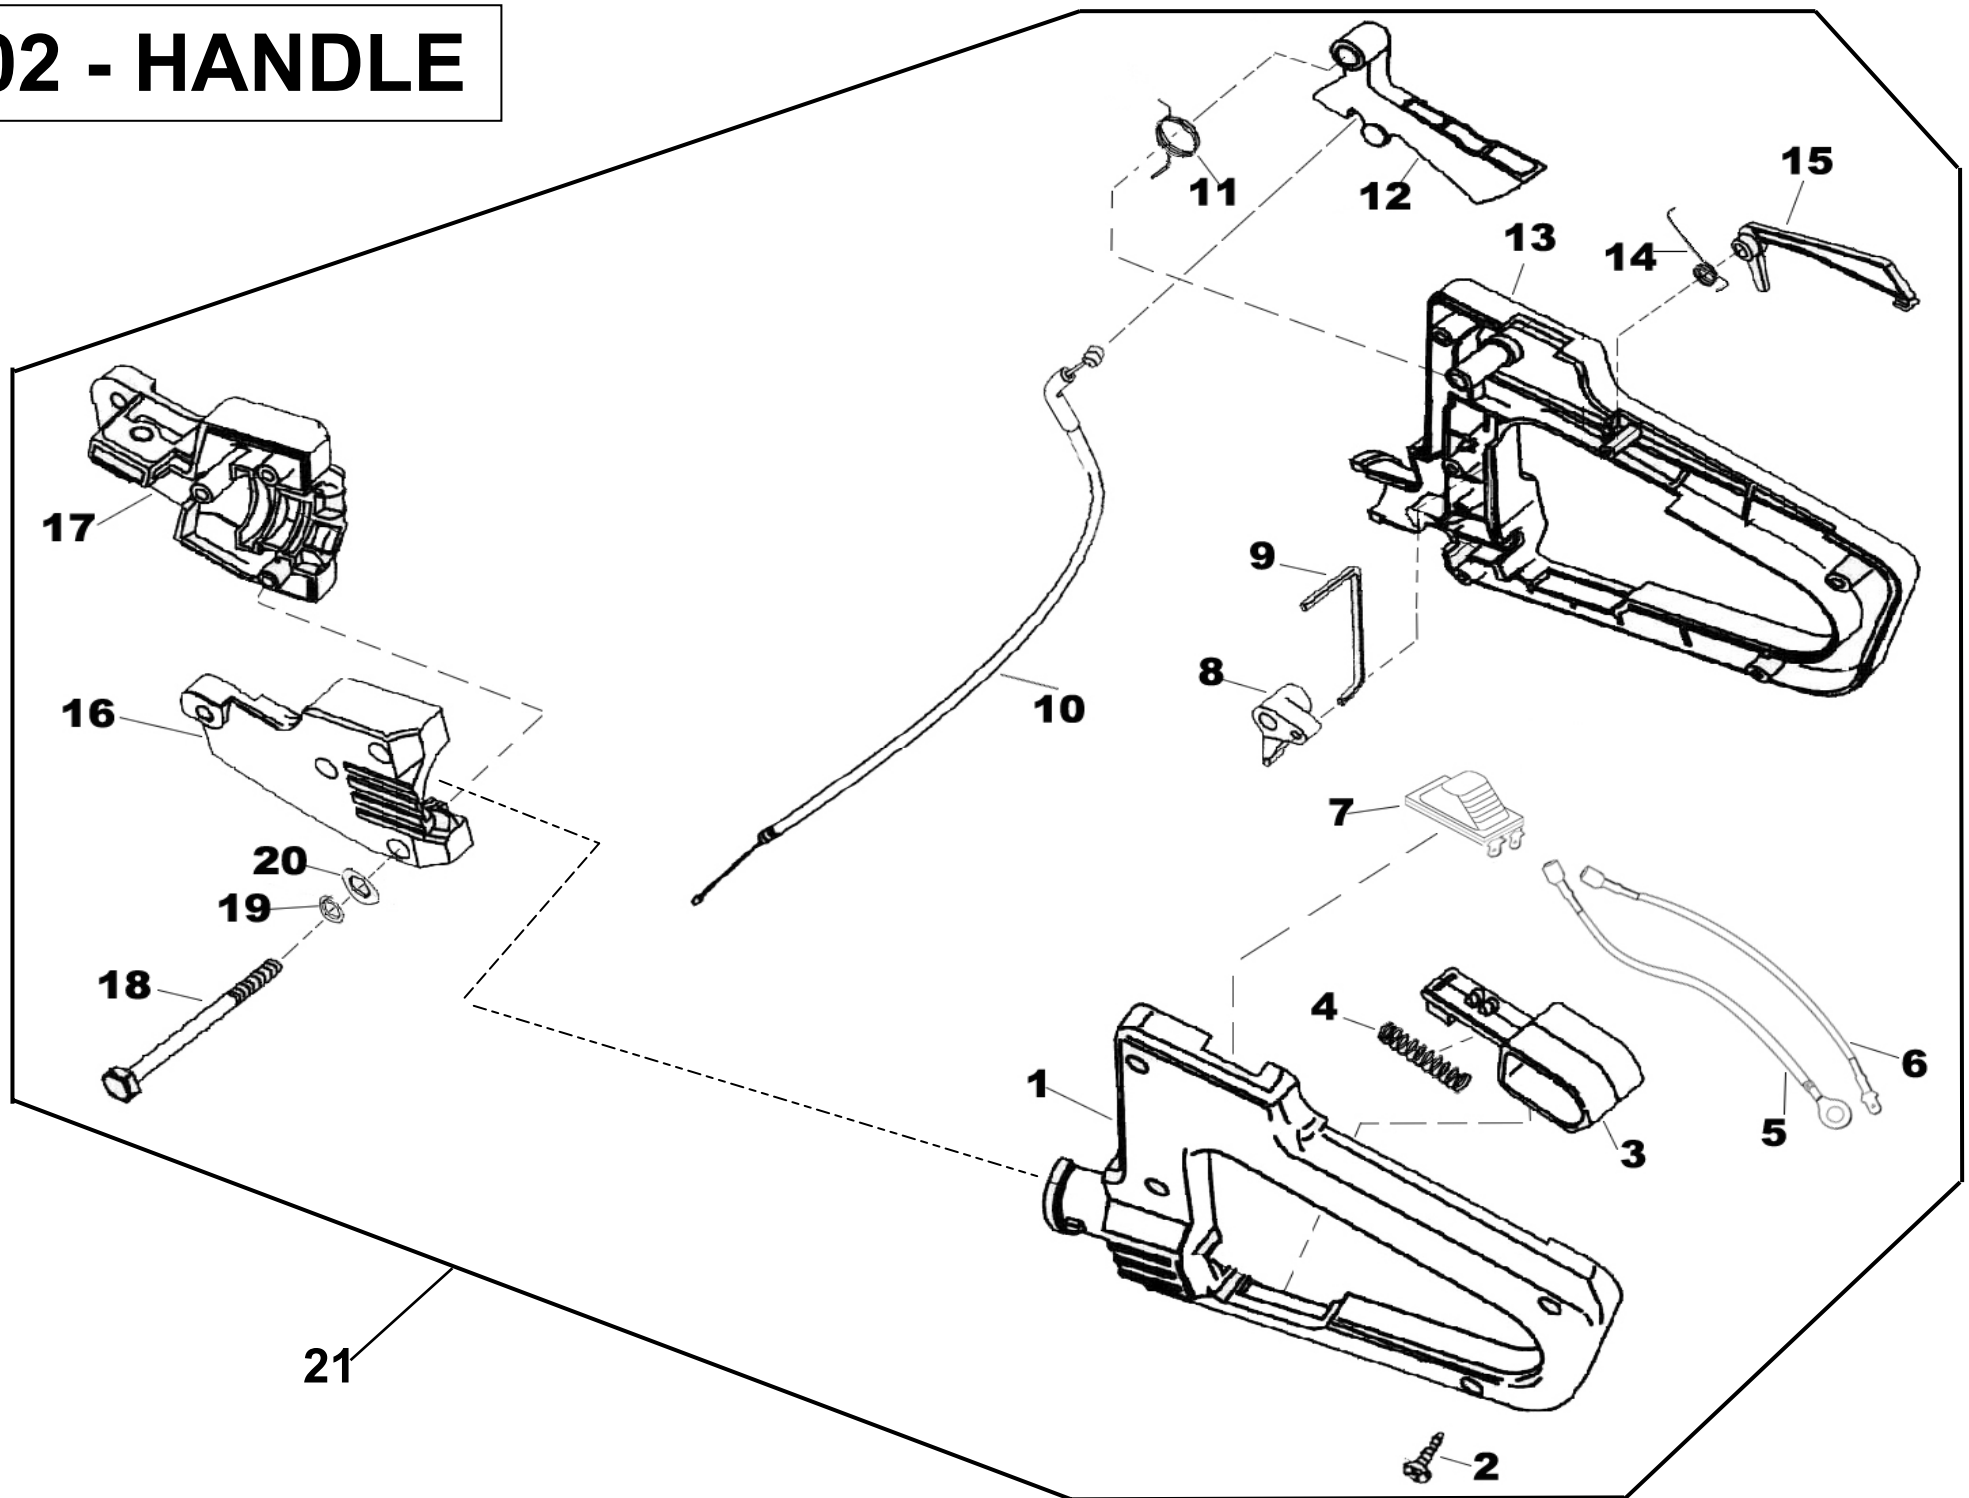

02 - HANDLE

Nr.	GSP Part Nr.	Description	Quantity	Price $
			HT260	
1	HT26001165	Left handle (back)	1	
2		Self Tapping Screw M4,2x13mm	5	
3	HT26001105	Twist lever	1	
4	HT26001100	Spring	1	
5	HT26001150	Grounding wire(Black)	1	
6	HT26001145	Blanking wire(Red)	1	
7	HT26001160	Switch on/off	1	
8	HT26001115	Limit pusher dog	1	
9	HT26001110	Position limit rack	1	
10	HT26001130	Throttle wire	1	
11	HT26001120	Torsional spring	1	
12	HT26001125	Throttle lever	1	
13	HT26001155	Right handle (back)	1	
14	HT26001135	Self lock torsional spring	1	
15	HT26001140	Self lock tigger	1	
16	HT26001095	Left support base	1	
17	HT26001090	Right support base	1	
18		Bolt M6x25mm	3	
19		Spring washer M6	3	
20		Washer M6	3	
21	HT26001040	Handle assy. (Back)	1